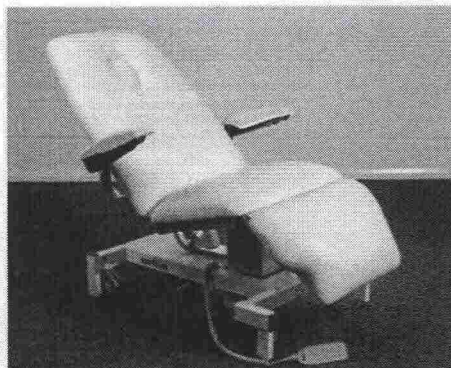

Trade: £4,055
0870 240 2176
astonandfincher.co.uk

REM NATURA PEDICURE SPA THRONE

With a reclining back, adjustable footrest and thick, cushioned upholstery, this pedicure chair is designed to help clients relax during their foot treatments, while the removable stainless steel basin means no plumbing is required - ideal for compact, minimalist salons. The chair is available in a range of both laminate and upholstery colours including popular millennial pink.

Trade: £1,170
01634 565005
(PJS Direct)
pedicurespachairs.co.uk

professionalbeauty.co.uk

CARLTON PROFESSIONAL CC400/MP20-MULTI PRO CHAIR

Available in 25 colours to fit in with a mix 'n' match aesthetic, Carlton's new couch has a tilting seat option for a wide range of seating positions, from chair through to couch. Arm rests are included and the couch has retractable rubber castors and adjustable feet for uneven floors, it can safely hold up to 29 stone and reaches extra low to the floor for wheelchair transfers.

Trade: £1,695
01903 761100
carltonprofessional.com

REFINED LUXURY

ESTHETIX CUBO SALON AND SPA TROLLEY

This square, three-tier trolley gives elegant storage space for therapists' products. The steel construction offers enhanced durability with an easy-to-clean surface and adds a touch of luxury to an otherwise mundane salon essential.