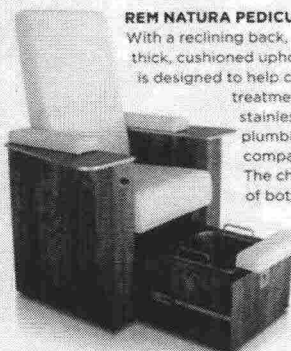

REM NATURA PEDICURE SPA THRONE

With a reclining back, adjustable footrest and thick, cushioned upholstery, this pedicure chair is designed to help clients relax during their foot treatments, while the removable stainless steel basin means no plumbing is required - ideal for compact, minimalist salons. The chair is available in a range of both laminate and upholstery colours including popular millennial pink.

Trade: £1,170
01634 565005
(PJS Direct)
pedicurespachairs.co.uk

professionalbeauty.co.uk